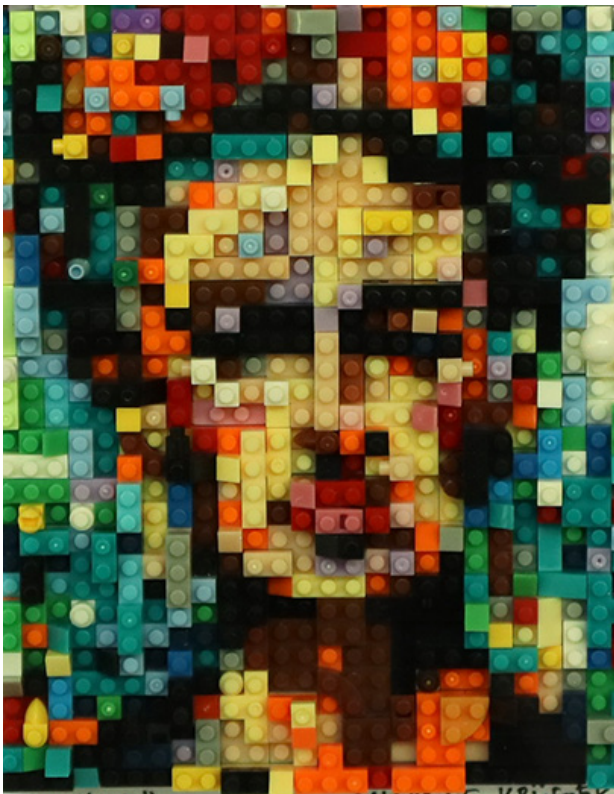

Frida'kie
Mixed Media
14 cm x 20 cm x 4 cm
R3 150,00 (incl. 15% VAT on commission)