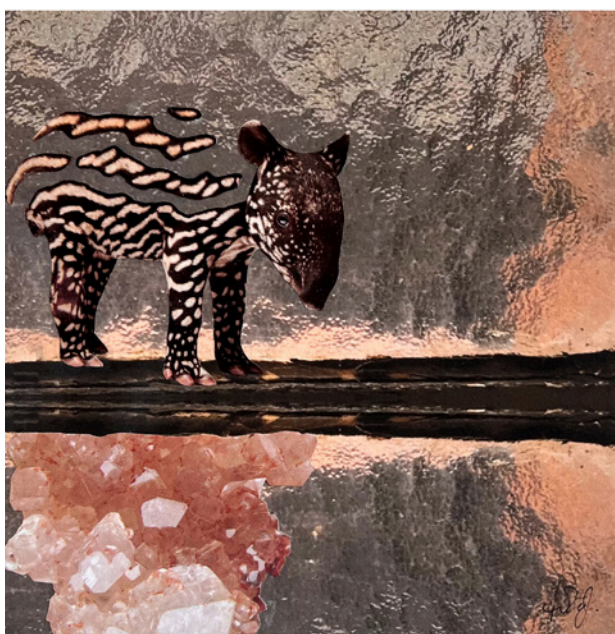

The stone and the soul

Archival ink and physical collage on Hahnemühle

18 cm x 18 cm unframed

R1 417,50 (incl. 15% VAT on commission)

ADELLE VAN ZYL