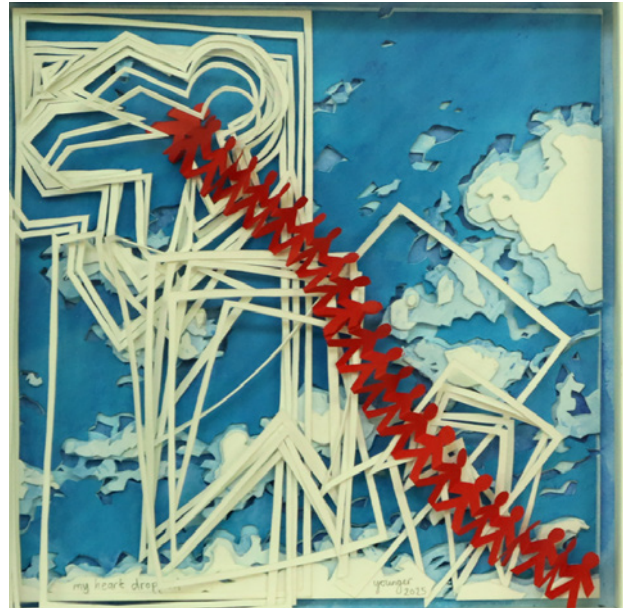

R1 575,00

(incl. 15% VAT on commission)

Chacma baboon war series B (VIII)

Ceramic

12 cm x 8 cm x 5 cm

R1 575,00 (incl. 15% VAT on commission)

down the garden path

Sliced Fabriano paper in 7 layers, with watercolour pencil
 22 cm x 22 cm framed
 R3 150,00 (incl. 15% VAT on commission)