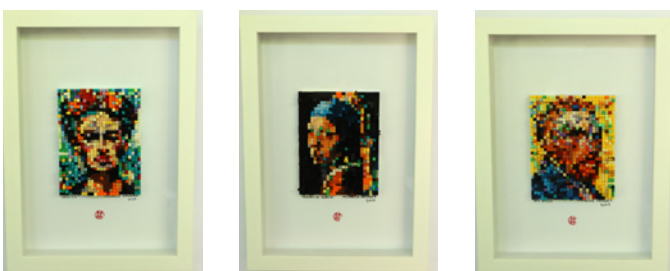

Pearlie Girlie
Mixed Media
14 cm x 20 cm x 4 cm
R3 150,00 (incl. 15% VAT on commission)

Frida'kie
Mixed Media
14 cm x 20 cm x 4 cm
R3 150,00 (incl. 15% VAT on commission)

MICHELLE KRÜGER

Van Goggie
Mixed Media
14 cm x 20 cm x 4 cm
R3 150,00 (incl. 15% VAT on commission)