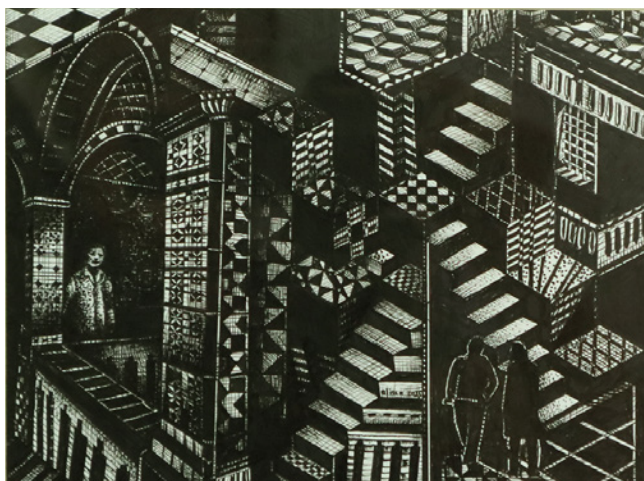

Reflections
Archival ink on paper
29 cm x 24 cm framed
R2 414,75
(incl.15% VAT on commission)

Glimmers of joy
Archival ink on paper
29 cm x 24 cm framed
R2 414,75 (incl. 15% VAT on commission)