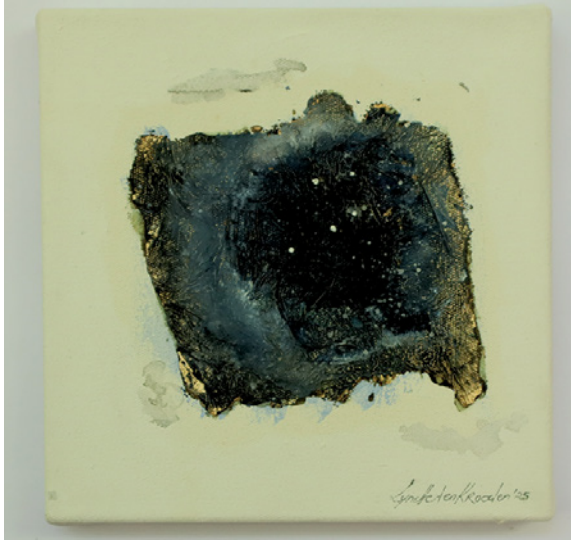

LYNETTE TEN KROODEN

Southern Cross - series reminiscence
Gold leaf, ink and oil on canvas
20 cm x 20 cm x 2 cm
R3 150,00 (incl. 15% VAT on commission)