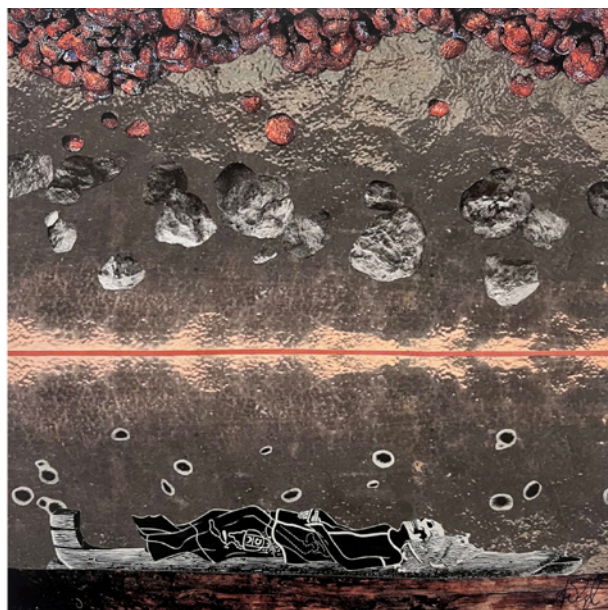

ANSA CLACEY

As above, so below

Archival ink and physical collage on Hahnemühle

18 cm x 18 cm unframed

R1 417,50 (incl. 15% VAT on commission)

Looking in the mirror II

Archival ink and physical collage on Hahnemühle