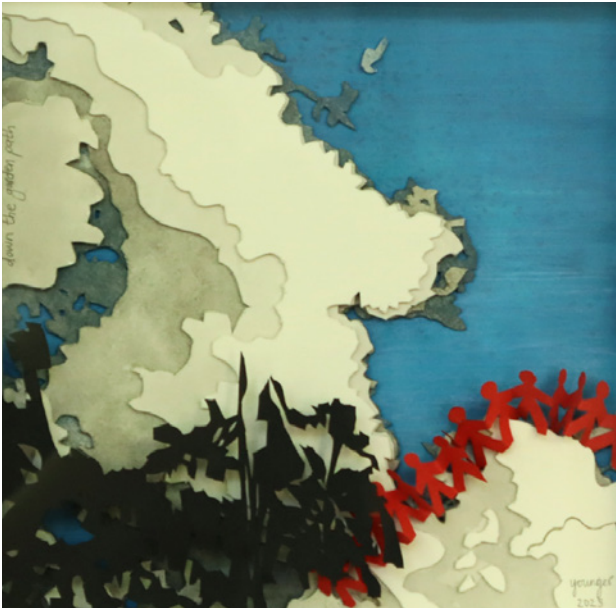

R1 575,00

(incl. 15% VAT on commission)

Chacma baboon war series B (VIII)

Ceramic

12 cm x 8 cm x 5 cm

R1 575,00 (incl. 15% VAT on commission)

down the garden path

Sliced Fabriano paper in 7 layers, with watercolour pencil
 22 cm x 22 cm framed
 R3 150,00 (incl. 15% VAT on commission)