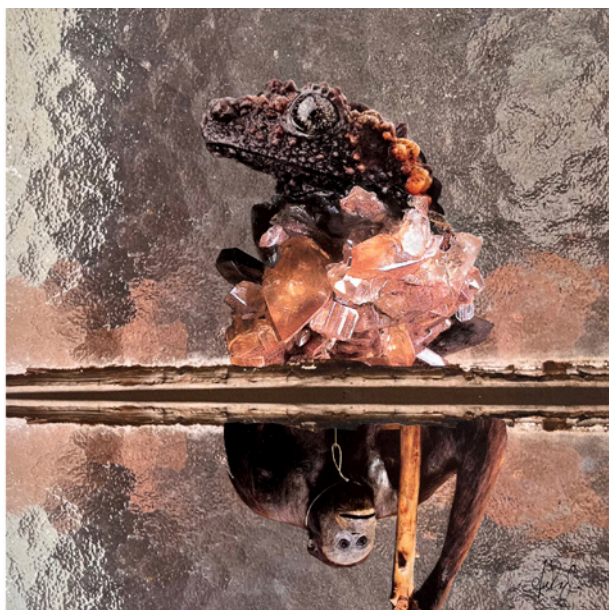

As above, so below

Archival ink and physical collage on Hahnemühle

18 cm x 18 cm unframed

R1 417,50 (incl. 15% VAT on commission)