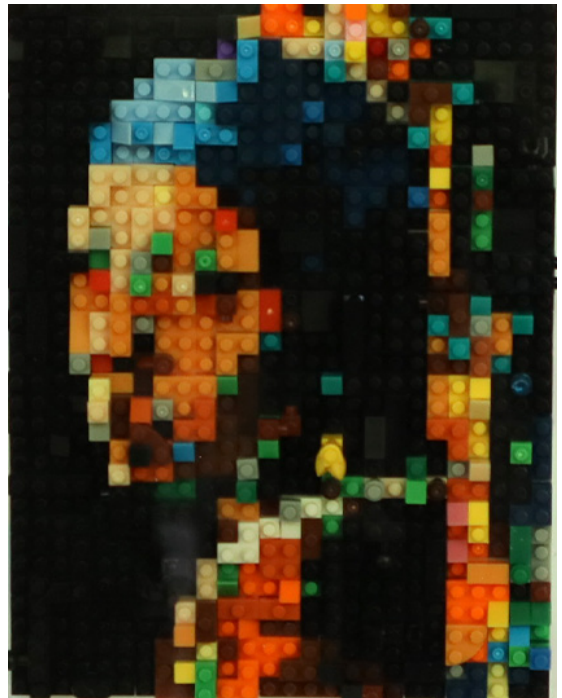

Pearlie Girlie
Mixed Media
14 cm x 20 cm x 4 cm
R3 150,00 (incl. 15% VAT on commission)