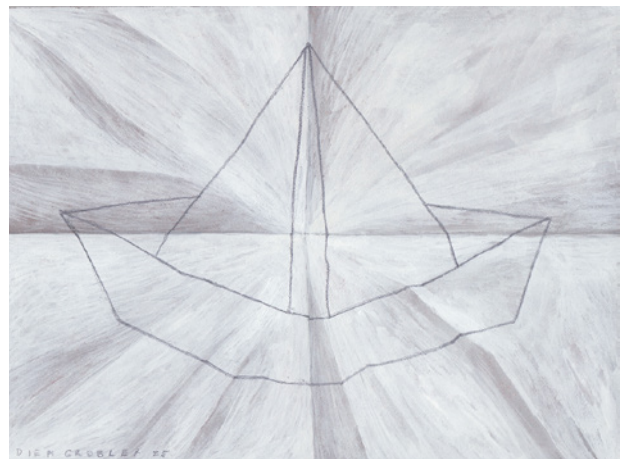

DIEK GROBLER

Blueprint / Bloudruk

Gouache on paper
14 cm x 19 cm

R1 679,50 (incl. 15% VAT on commission)

MARI VERMEULEN BREEDT

Out of my Italian Journal I - Interior
Oil on canvas
20 cm x 20 cm x 5 cm
R3 150,00 (incl. 15% VAT on commission)