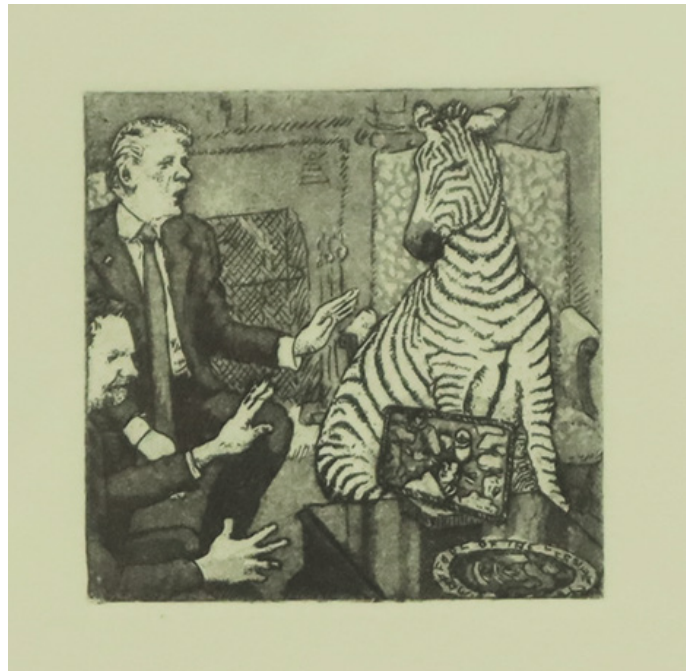

**Koalisieperd in die Withuis
(Did I turn the tables)**
Etching
5 cm x 5 cm
R3 150,00
(incl. 15% VAT on commission)